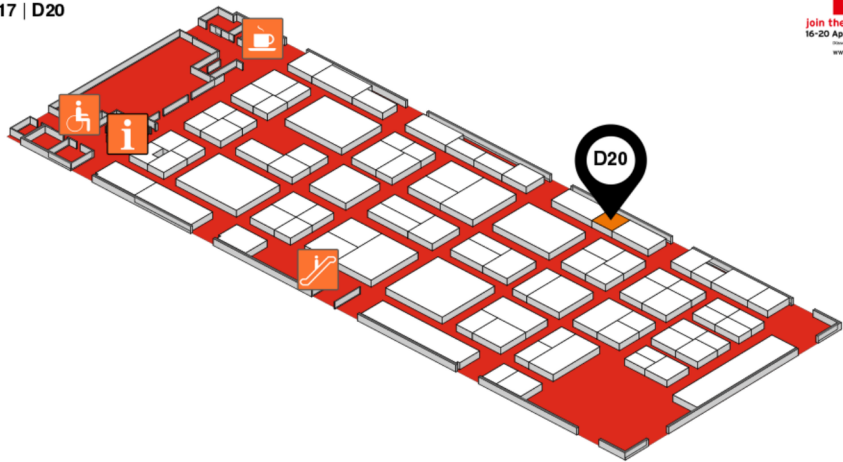

EINGANG OST
ENTRANCE EAST

EINGANG SÜD I
ENTRANCE SOUTH I

Pipes & Fittings UK Ltd

Hall 17 | D20

- Halls Hallen 3-4, 7, 16**
Tube Trading and Manufacturing, Profiles / Rohrhandel, Rohrherstellung, Profile
- Hall Halle 5**
Bending and Forming Technology, Profiles / Umformtechnik, Profile
- Halls Hallen 6, 7a**
Pipe and Tube Processing Machinery, Profiles / Rohrbearbeitungsmaschinen, Profile
- Hall Halle 7a**
Plant and Machinery, Profiles Maschinen und Anlagen, Profile
- Hall Halle 16**
meet china's expertise
- Hall Halle 16-17**
Tube Accessories, Profiles Rohrzubehör, Profile